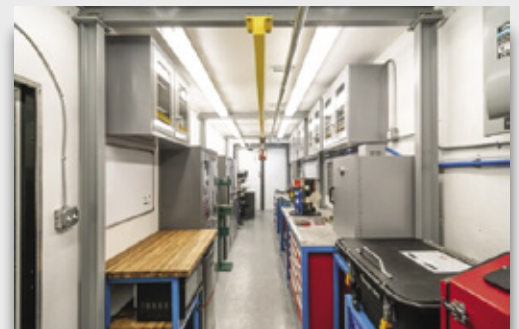

CBS NUCLEAR SERVICES

A Group CBS Company

CBS NUCLEAR SERVICES
A Group CBS Company
www.CBSNuclear.com

ADVANTAGES OF ON-SITE REFURBISHMENTS INCLUDE:

- 24-hour shift coverage
- Reliable outage support
- Witness testing
- Fast turnaround times
- No need for shipping breakers off-site
- Fully equipped and prestocked with replacement parts

Mobile Field-Service Trailer

CBS Nuclear Services provides on-site field servicing of Class 1E safety-related low- and medium-voltage switchgear and circuit breakers. We also service non-nuclear-related circuit breakers and other electrical equipment.

Our trained professional technicians can service a wide range of manufacturers' circuit breakers while they're on-site at your plant utilizing our mobile field service trailers. Our mobile field service trailers are self-contained mobile workshops that accommodate our repair capabilities and extensive inventory of replacement parts, circuit breakers and other power apparatus so we can repair or replace your faulty circuit breakers, switchgear, and other electrical equipment on-site at your facility.

Whether you're looking for on-site work as part of a modernization effort or you need emergency assistance due to a natural disaster or an equipment failure, these trailers are ready to respond immediately, 24 hours a day, seven days a week.

CBS Nuclear Services | 501 UNION WEST BLVD | MATTHEWS, NC 28104
FOR 24/7/365 SUPPORT, CALL 704-882-1875 | INFO@CBSNUCLEAR.COM

CBS NUCLEAR SERVICES
A Group CBS Company