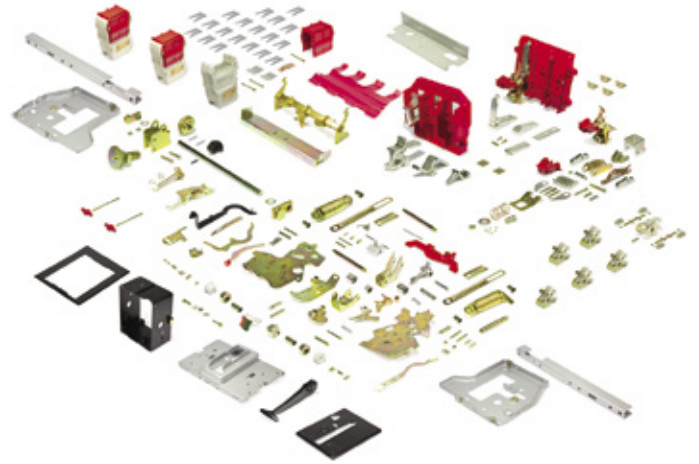

SALES

As a member of Group CBS, CBS Nuclear offers you the industry's largest inventory of **NEW** low- and medium-voltage equipment, **REPLACEMENT PARTS**, and **REMANUFACTURED** electrical equipment to keep your operation running. Have obsolete equipment that has been neglected due to lack of expertise or available parts? Our vast inventory of circuit breakers, parts, technical drawings and specifications allow us to be true solution providers to maintain your power system's reliability, whether it was built in 1945 or 2015.